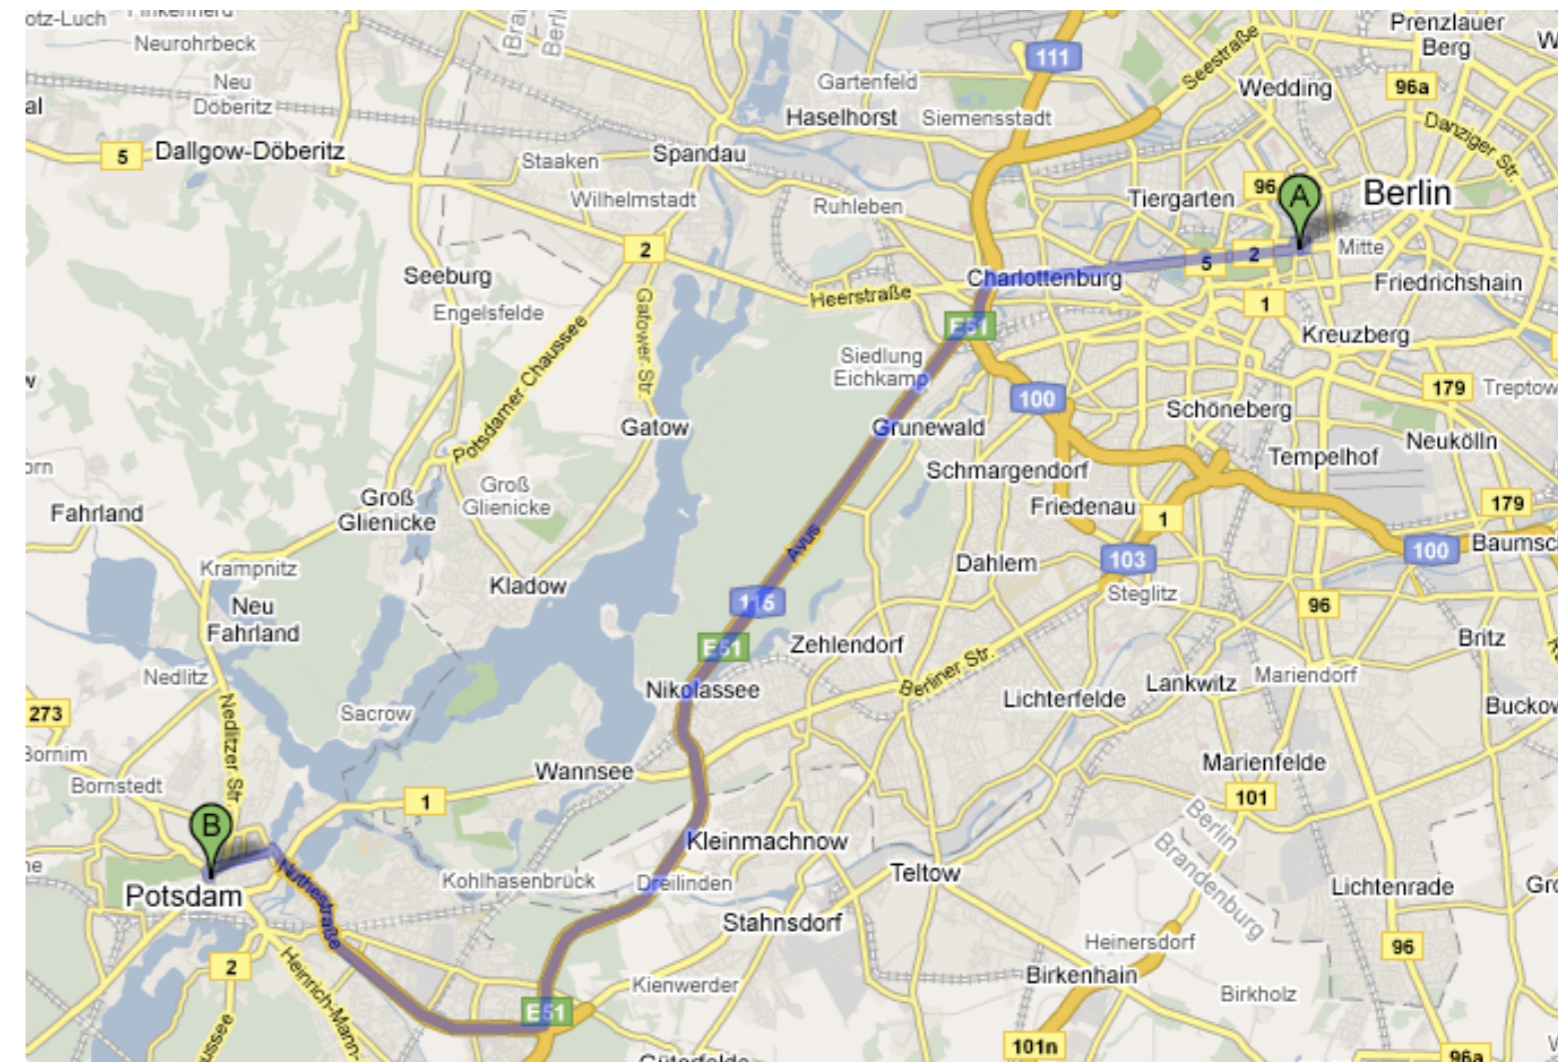

absolute location of the Brandenburg Gate in Potsdam (A):
Latitude: 52° 30' North, Longitude: 13° 22' East

location of Brandenburg Gate in Potsdam (B), relative to the location of Brandenburg Gate in Berlin (A)

images taken from Google Maps: ©2009 Google - Map data ©2009 Tele Atlas